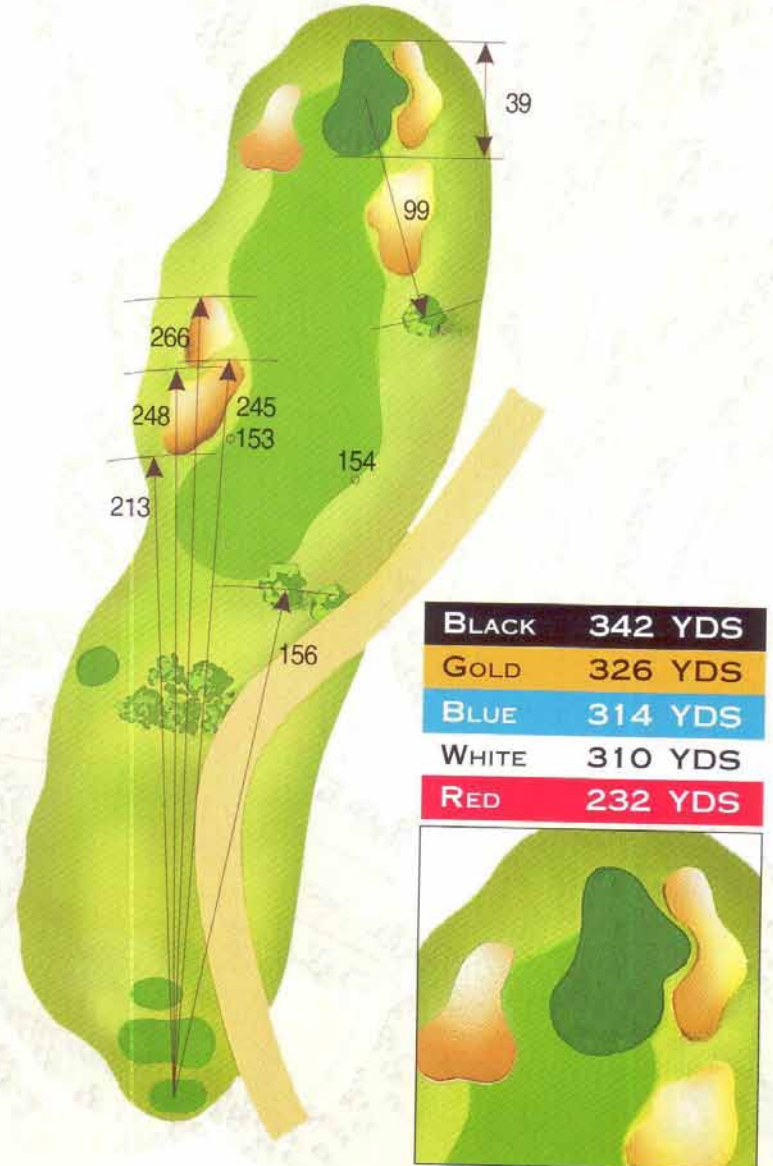

#C1

PAR-3
STROKE 17/18

#C2

PAR-5
STROKE 1/2

#C3

PAR-3
STROKE 15/16

#C4

PAR-4
STROKE 13/14

#C5

PAR-4
STROKE 9/10

BLACK	331 YDS
GOLD	314 YDS
BLUE	299 YDS
WHITE	198 YDS
RED	193 YDS

#C6

PAR-4
STROKE 5/6

BLACK	358 YDS
GOLD	333 YDS
BLUE	288 YDS
WHITE	284 YDS
RED	263 YDS

#C7

PAR-3
STROKE 11/12

#C8

PAR-4
STROKE 7/8

#C9

PAR-4 STROKE 3/4